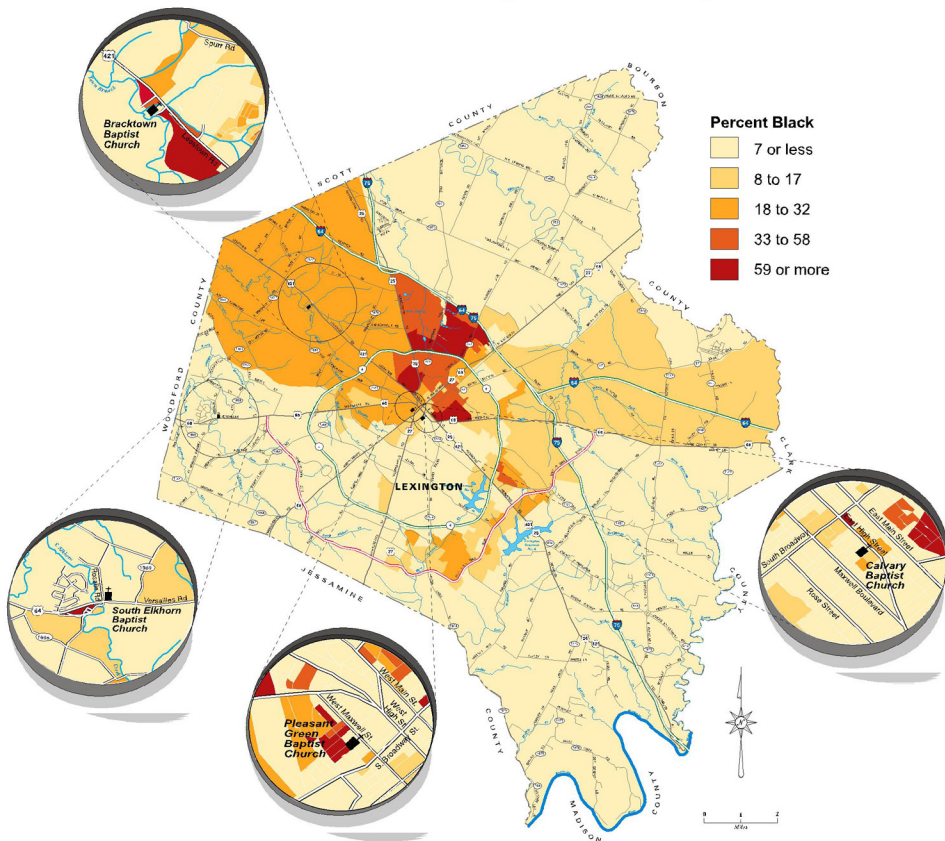

# Distribution of Black Population in Fayette County 2000 US Census (precinct level)

*Enlarged areas represent census blocks immediately contiguous to the four churches under study*