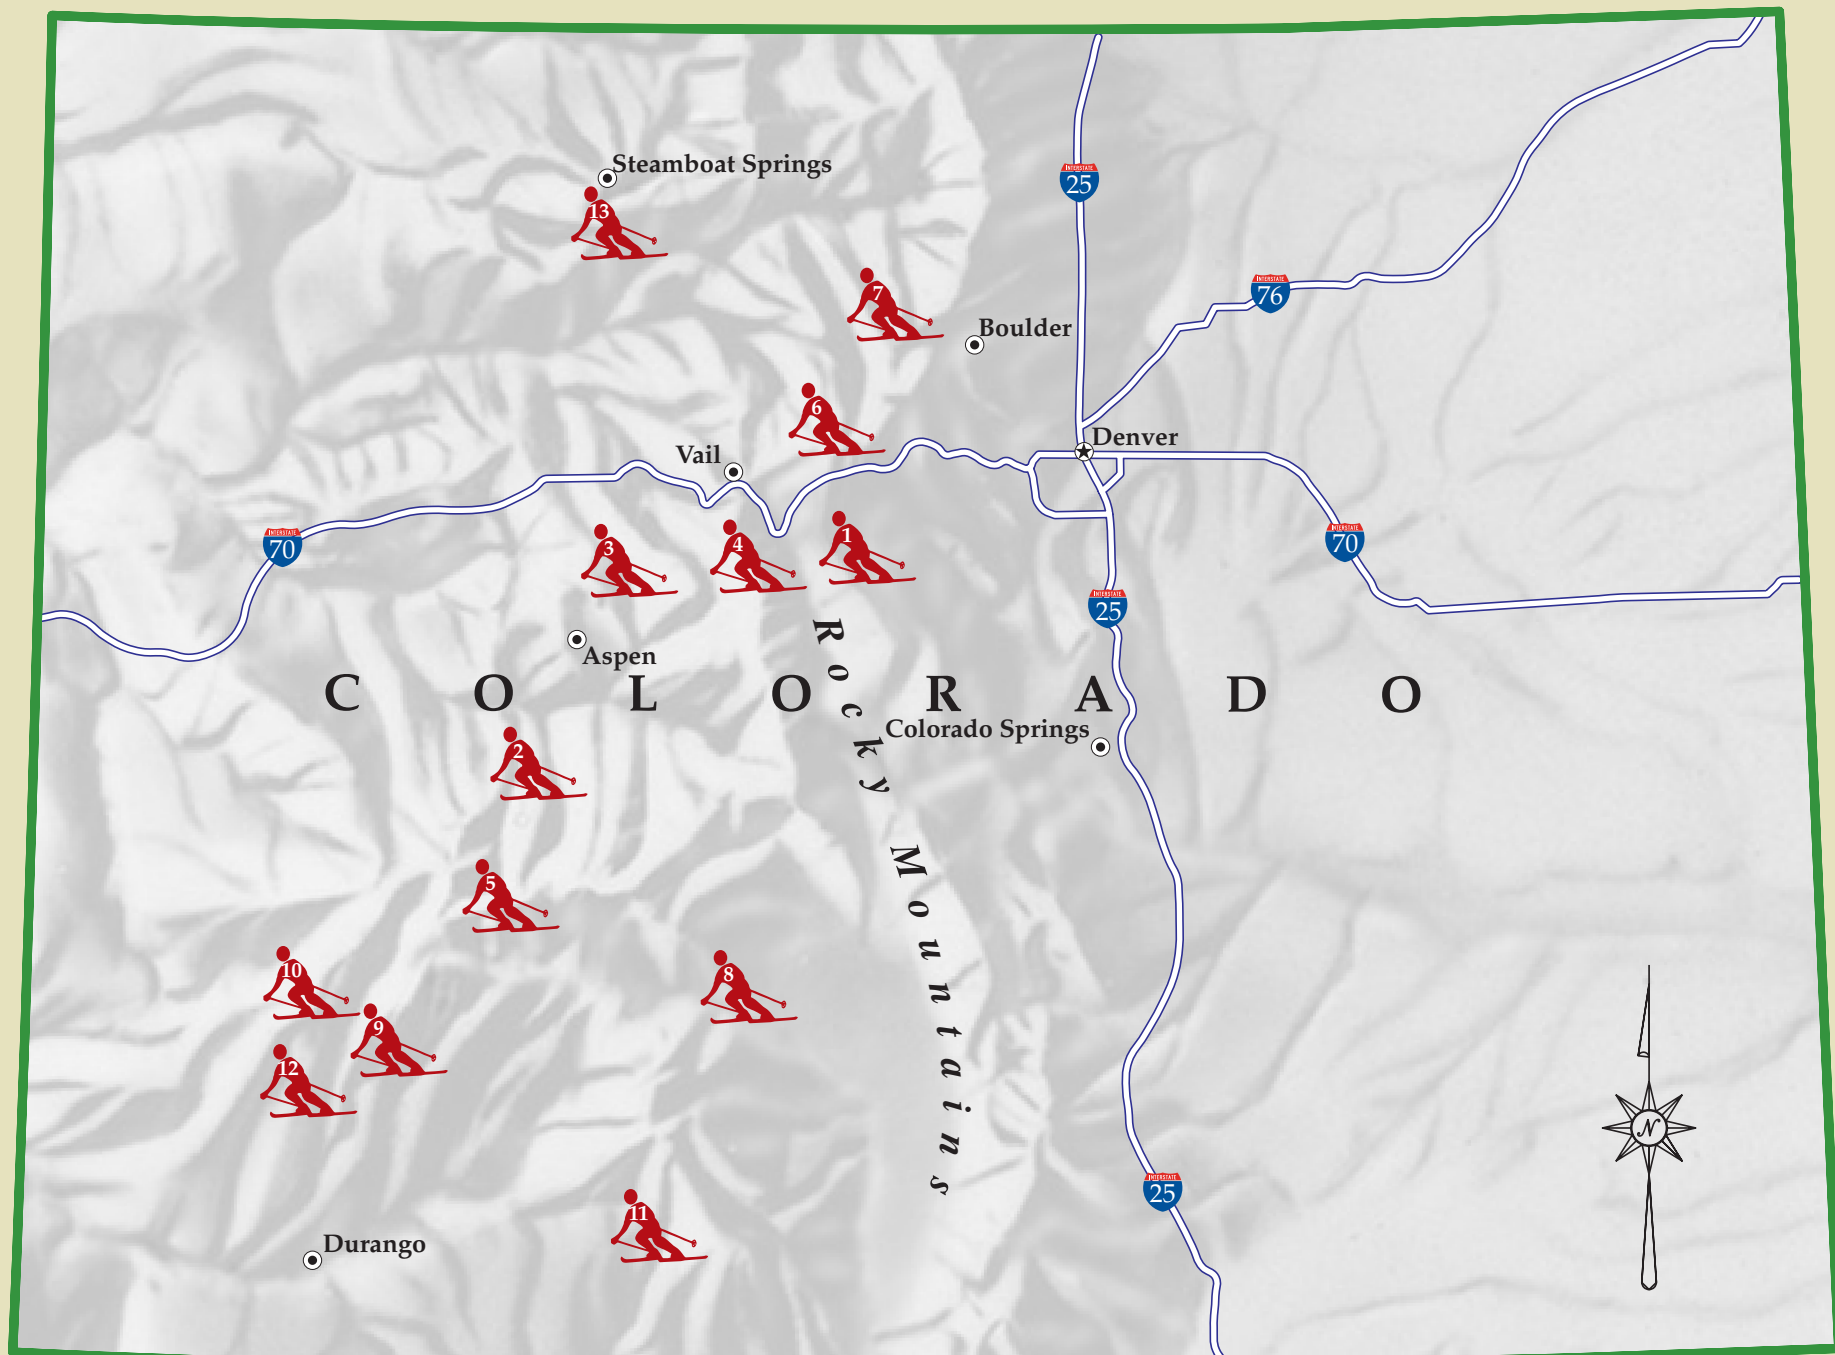

Colorado's Major Ski Resorts

Skiier Number	Ski Resort Name	Elevation	Snowfall (in Inches)
1	Arapahoe Basin Ski Area	10,820	227
	Breckenridge Ski Resort	11,100	179
	Keystone Resort	11,641	125
2	Aspen Highlands	11,100	152
	Aspen Mountain - Ajax	11,190	178
	Snowmass	11,000	211
3	Beaver Creek Resort	11,200	221
	Vail	11,250	189
4	Copper Mountain Resort	11,000	148
5	Crested Butte Mountain Resort	10,150	164
6	Loveland	11,200	290
7	Winter Park Resort	10,800	269
8	Monarch Ski & Snowboard Area	11,961	200
9	Red Mountain Pass	11,090	371
10	Telluride Ski Resort	11,170	221
11	Wolf Creek Ski Area	10,642	273
12	Purgatory Ski Resort	10,000	193
13	Steamboat Ski Resort	10,568	300

Data: 2004

Major Colorado Ski Resorts

0 50 100 miles